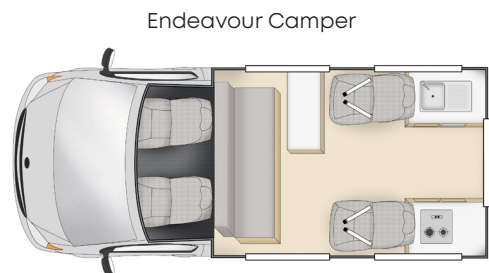

Child Restraints (2021/2022)

Guidelines for the safe travel of children

Australia & New Zealand

Apollo offers forward facing baby and booster seats for hire. If a rear facing baby seat or capsule is required, guests must supply their own. In New Zealand, guests must supply the seat or capsule along with the seat belt locking clip. Please note: it is the guest's responsibility to fit the child restraints in the vehicle.

Child Restraint	Rear Facing Baby Capsule (Anchor Point required)	Baby Seats (Anchor Point required)	Booster Seats (Anchor Point required)	No Restraints (No restraints required)
Applicable Age Group	0 to 6 months	6 months to 4 years	4 to 7 years	7 years or older

	Berth	Vehicle	Option 1: 1 Baby Seat/ Capsule & 1 Booster Seat	Option 2: 2 Baby Seat/ Capsules	Option 3: 2 Booster Seats	No Child Restraints allowed
	2	Aquila RV	X	X	X	X
	4	Pandora RV*	✓	✓	✓	-
	4	Pegasus RV* (AU only)	X	X	X	X
	6	Hercules RV	✓	✓	✓	-
	2	Hitop Camper	X	X	X	X
	2	Euro Tourer	X	X	X	X
	4	Endeavour Camper	✓	✓	✓	-
	4	Euro Camper	✓	✓	✓	-
	4	Euro Slider* (AU only)	X	X	X	X
	4	Euro Star*	✓	✓	✓	-
	6	Euro Deluxe	✓	✓	✓	-
	2	Adventure Camper (AU only)	X	X	X	X
	2	Cheapa Hitop	X	X	X	X
	2	Cheapa 2B	X	X	X	X
	4	Cheapa Endeavour	✓	✓	✓	-
	4	Cheapa 4B	✓	✓	✓	-
	6	Cheapa 6B	✓	✓	✓	-
	2	Cheapa 4WD (AU only)	X	X	X	X
	2	Cheapa Trailfinder (AU only)	X	X	X	X
	2/3	Hippie Hitop	X	X	X	X
	2	Hippie Drift	X	X	X	X
	4	Hippie Endeavour	✓	✓	✓	-

Examples of anchor point locations:

Please check the individual vehicle pages for anchor point locations.
*These vehicles have limited availability.