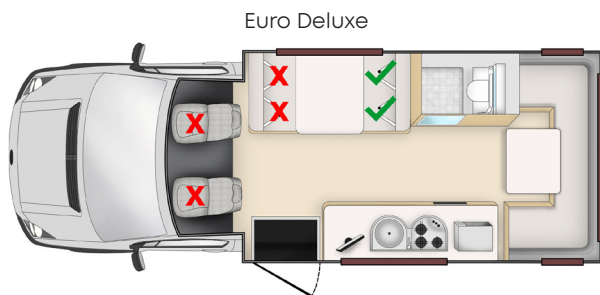

Child Restraints (2021/2022)

Guidelines for the safe travel of children

Australia & New Zealand

Apollo offers forward facing baby and booster seats for hire. If a rear facing baby seat or capsule is required, guests must supply their own. In New Zealand, guests must supply the seat or capsule along with the seat belt locking clip. Please note: it is the guest's responsibility to fit the child restraints in the vehicle.

Child Restraint	Rear Facing Baby Capsule (Anchor Point required)	Baby Seats (Anchor Point required)	Booster Seats (Anchor Point required)	No Restraints (No restraints required)
Applicable Age Group	0 to 6 months	6 months to 4 years	4 to 7 years	7 years or older

	Berth	Vehicle	Option 1: 1 Baby Seat/ Capsule & 1 Booster Seat	Option 2: 2 Baby Seat/ Capsules	Option 3: 2 Booster Seats	No Child Restraints allowed
	2	Aquila RV	X	X	X	X
	4	Pandora RV*	✓	✓	✓	-
	4	Pegasus RV* (AU only)	X	X	X	X
	6	Hercules RV	✓	✓	✓	-
	2	Hitop Camper	X	X	X	X
	2	Euro Tourer	X	X	X	X
	4	Endeavour Camper	✓	✓	✓	-
	4	Euro Camper	✓	✓	✓	-
	4	Euro Slider* (AU only)	X	X	X	X
	4	Euro Star*	✓	✓	✓	-
	6	Euro Deluxe	✓	✓	✓	-
	2	Adventure Camper (AU only)	X	X	X	X
	2	Cheapa Hitop	X	X	X	X
	2	Cheapa 2B	X	X	X	X
	4	Cheapa Endeavour	✓	✓	✓	-
	4	Cheapa 4B	✓	✓	✓	-
	6	Cheapa 6B	✓	✓	✓	-
	2	Cheapa 4WD (AU only)	X	X	X	X
	2	Cheapa Trailfinder (AU only)	X	X	X	X
	2/3	Hippie Hitop	X	X	X	X
	2	Hippie Drift	X	X	X	X
	4	Hippie Endeavour	✓	✓	✓	-

Examples of anchor point locations:

Please check the individual vehicle pages for anchor point locations.
*These vehicles have limited availability.